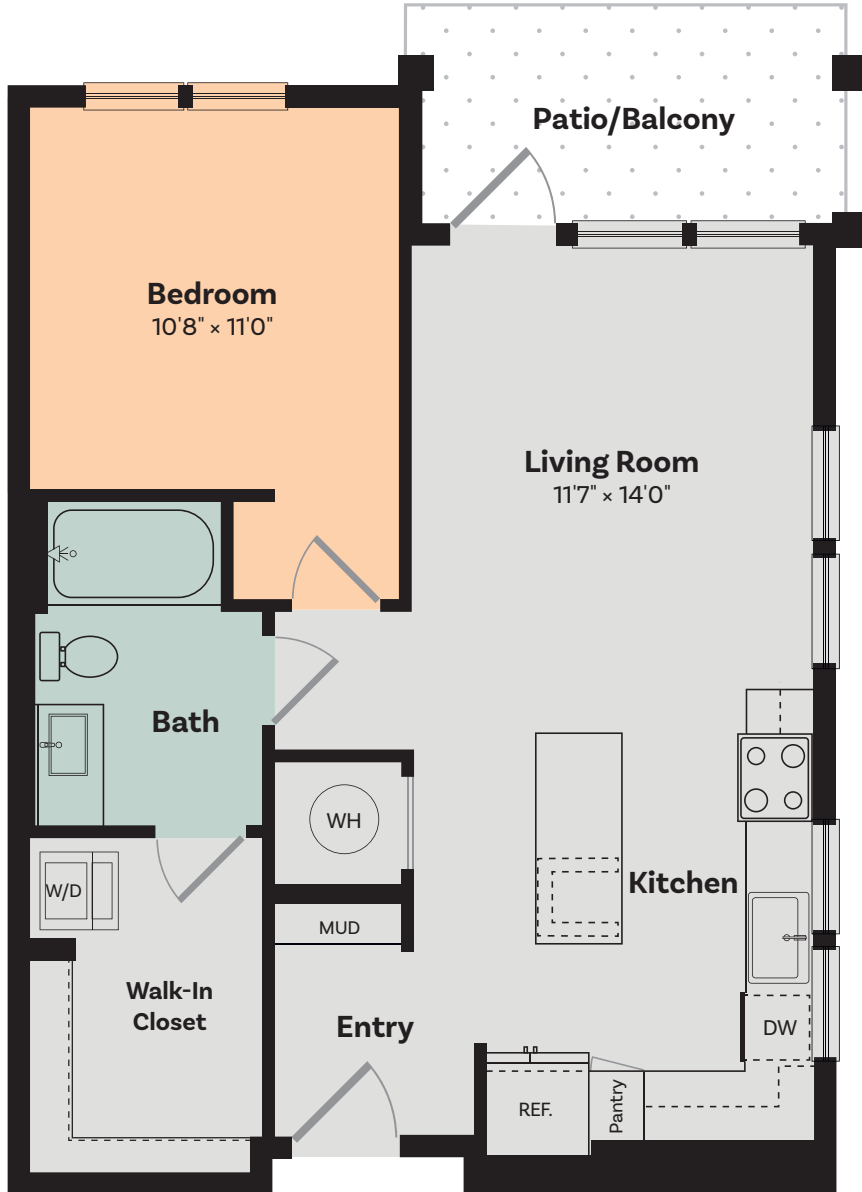

A2

1 bedroom | 1 bath | 690 sq ft

NOVEL
BY CRESCENT COMMUNITIES

MORRISVILLE