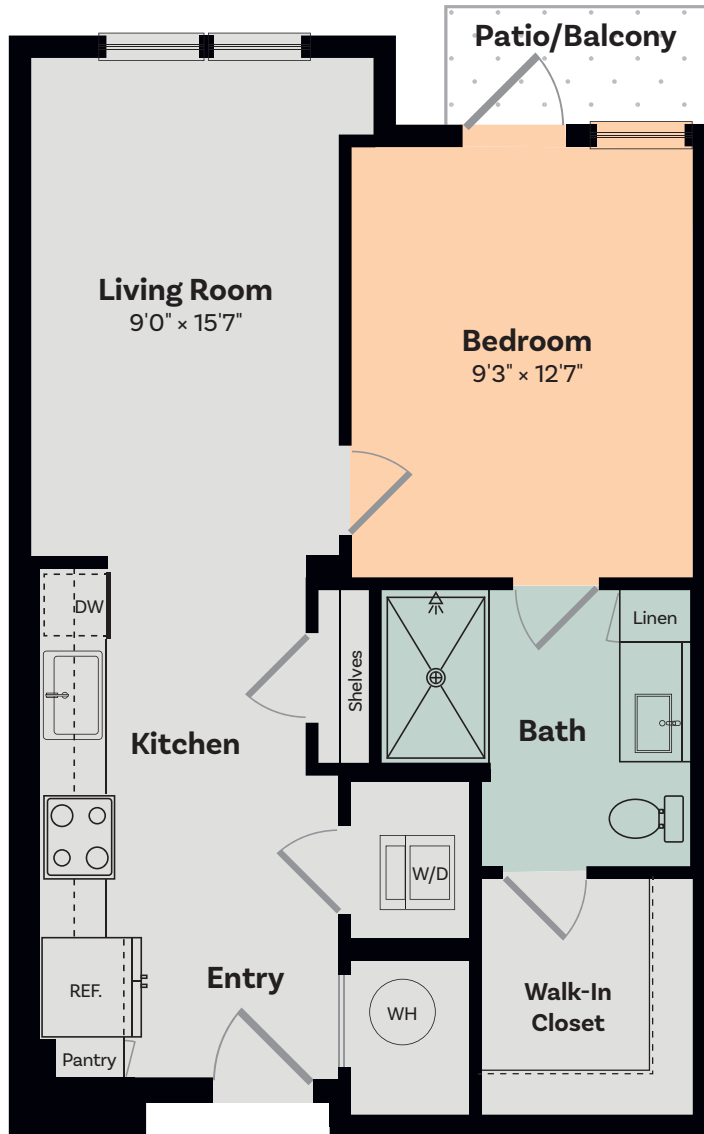

A1

1 bedroom | 1 bath | 611 sq ft

NOVEL
BY CRESCENT COMMUNITIES

MORRISVILLE