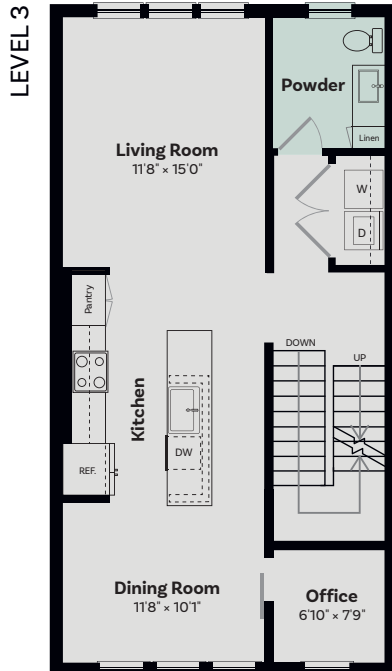

CH1

3 bedroom | 2.5 bath | 2,062 sq ft

NOVEL
BY CRESCENT COMMUNITIES

MORRISVILLE