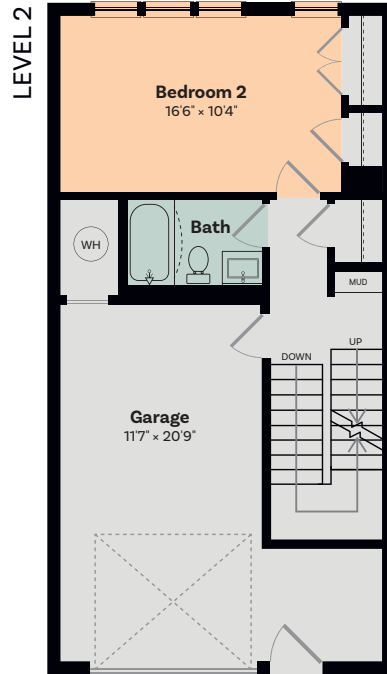

CH1

3 bedroom | 2.5 bath | 2,062 sq ft

NOVEL
BY CRESCENT COMMUNITIES

MORRISVILLE