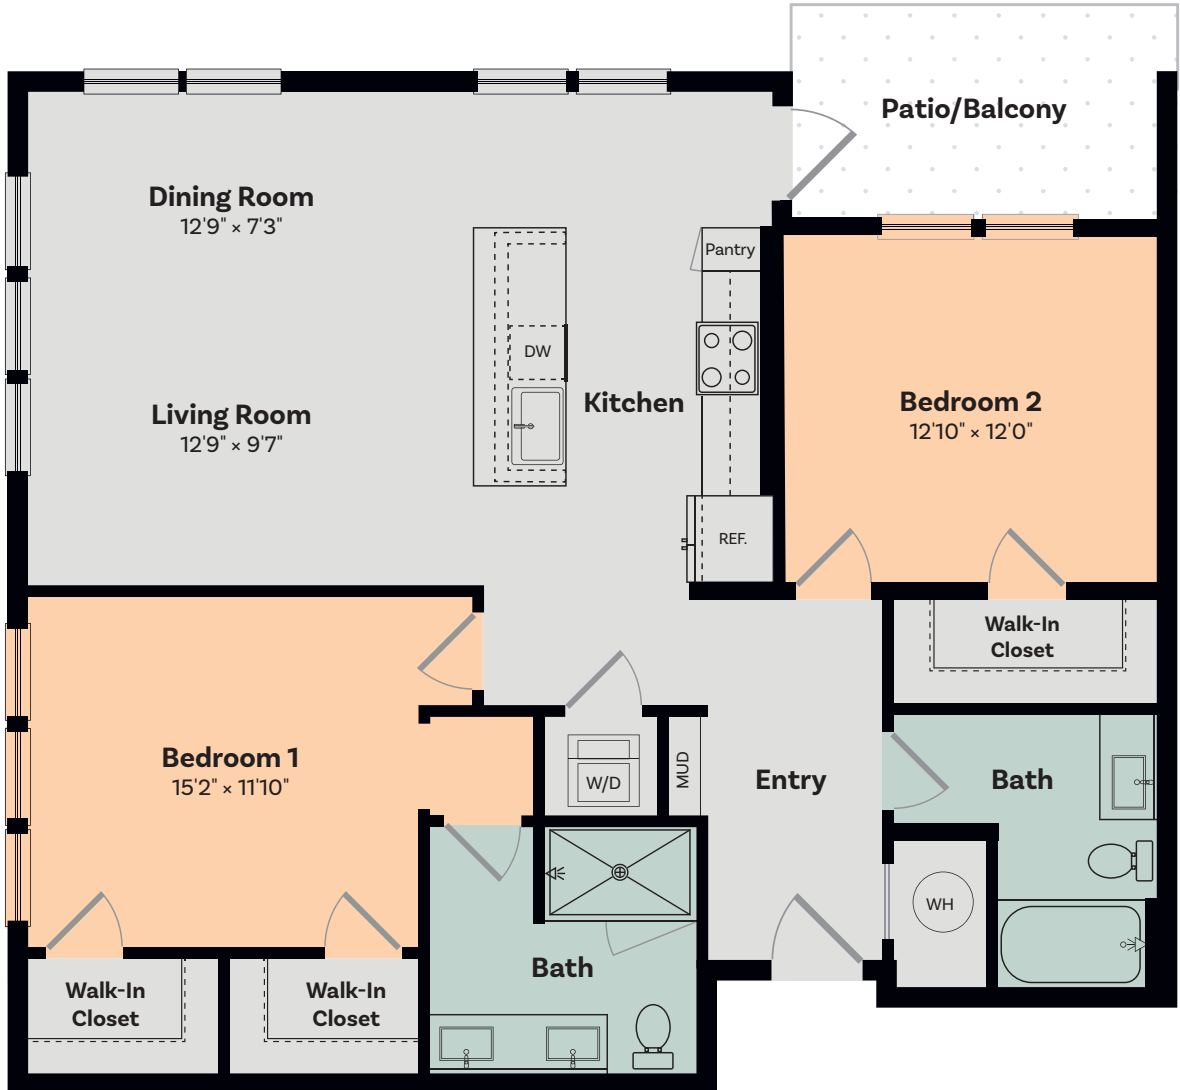

B4.1

2 bedroom | 2 bath | 1,250 sq ft

NOVEL
BY CRESCENT COMMUNITIES

MORRISVILLE