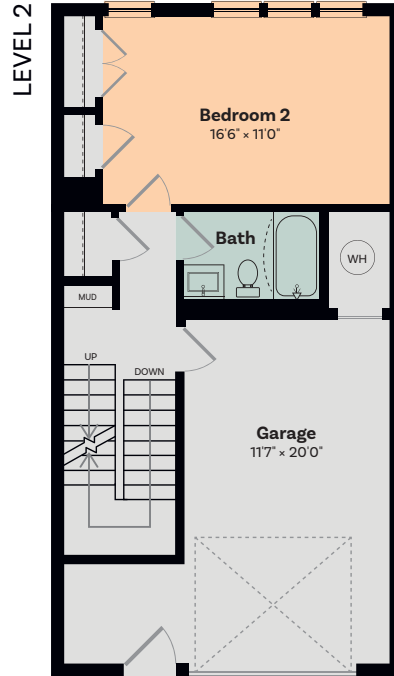

# CH2.1

2 bedroom | 2.5 bath | 2,128 sq ft

NOVEL  
BY CRESCENT COMMUNITIES

MORRISVILLE