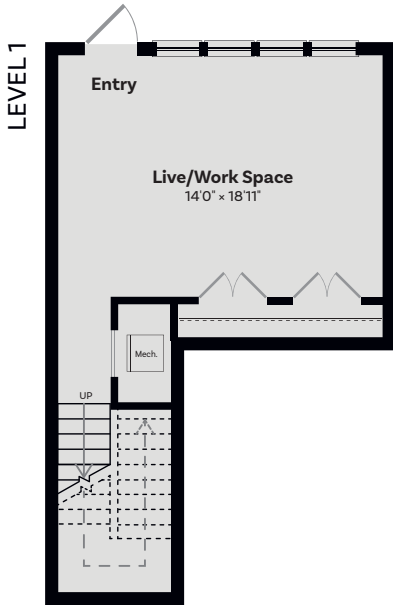

# CH2.1

2 bedroom | 2.5 bath | 2,128 sq ft

NOVEL  
BY CRESCENT COMMUNITIES

MORRISVILLE