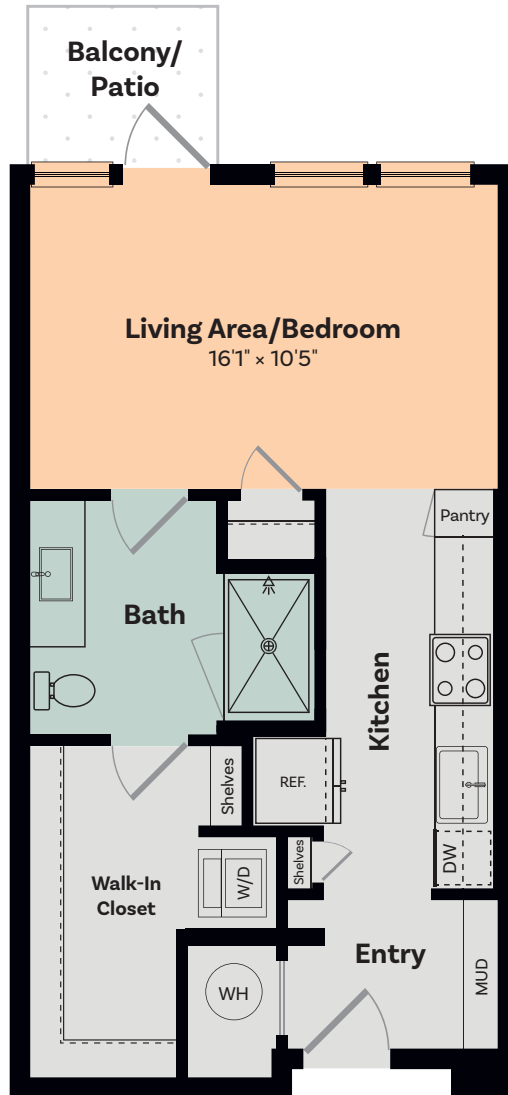

# S1 B

studio | 1 bath | 567 sq ft

**NOVEL**  
BY CRESCENT COMMUNITIES

MORRISVILLE