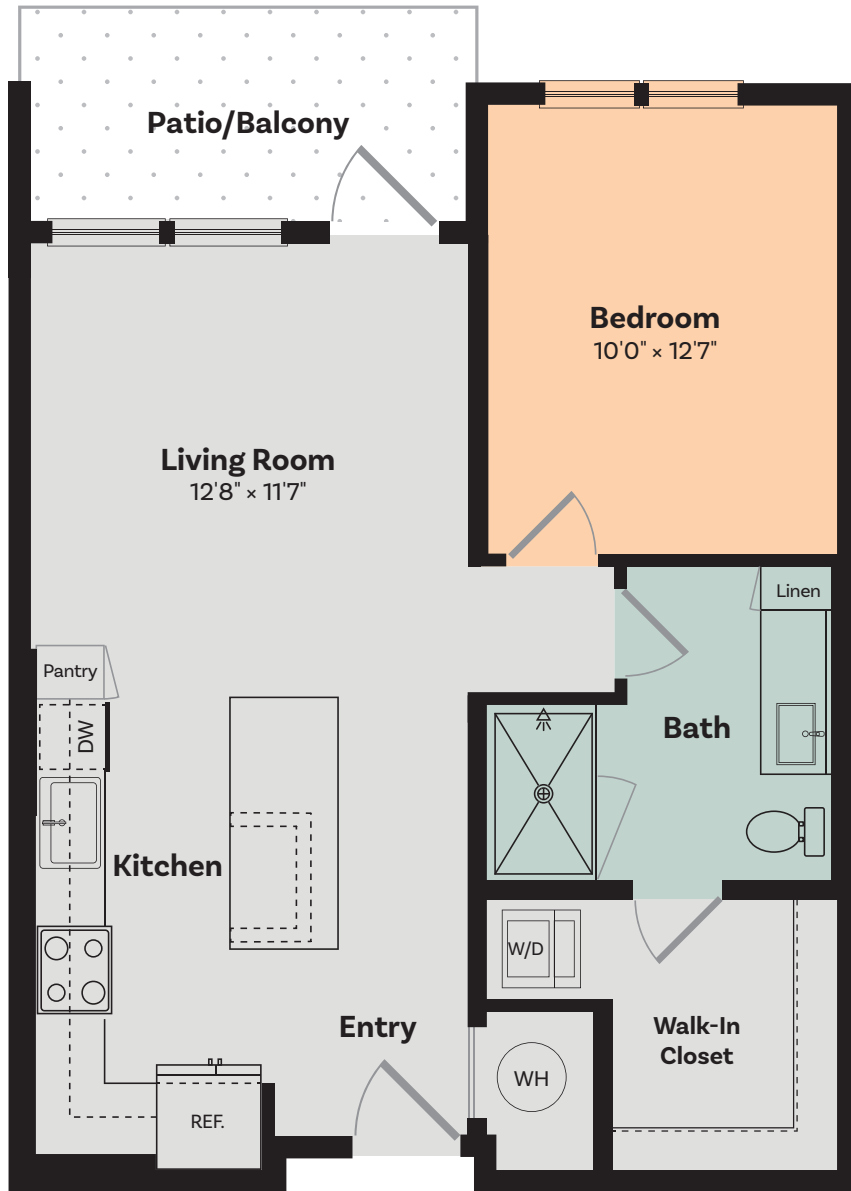

A3

1 bedroom | 1 bath | 706 sq ft

NOVEL
BY CRESCENT COMMUNITIES

MORRISVILLE