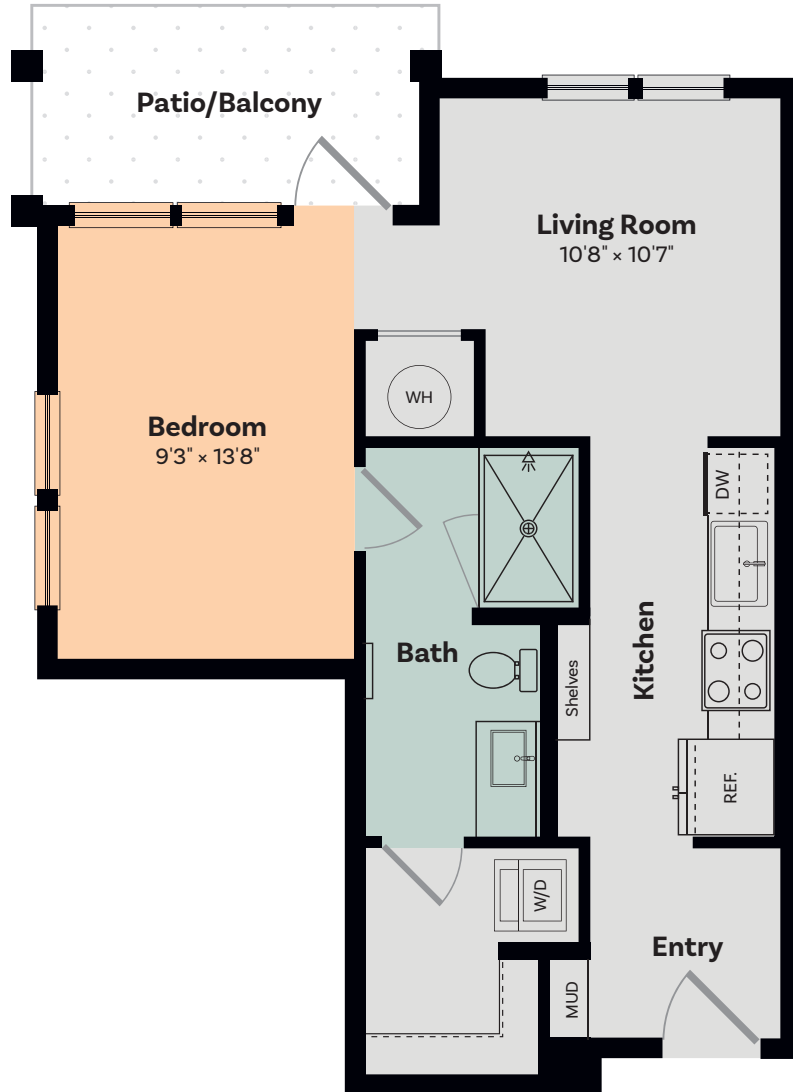

S2

studio | 1 bath | 567 sq ft

NOVEL
BY CRESCENT COMMUNITIES

MORRISVILLE