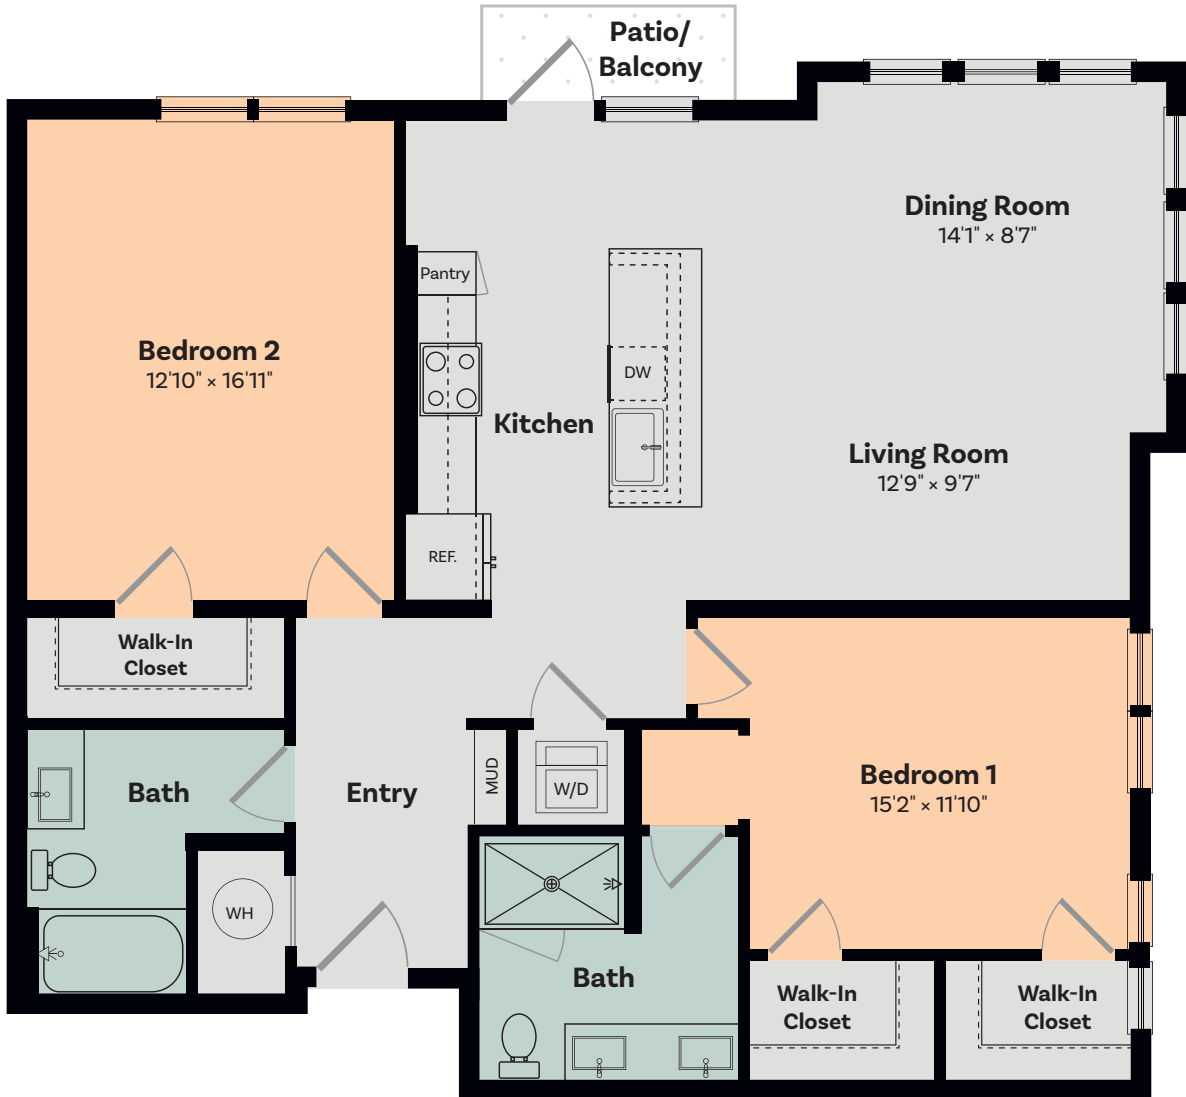

B4.4

2 bedroom | 2 bath | 1,353 sq ft

NOVEL
BY CRESCENT COMMUNITIES

MORRISVILLE