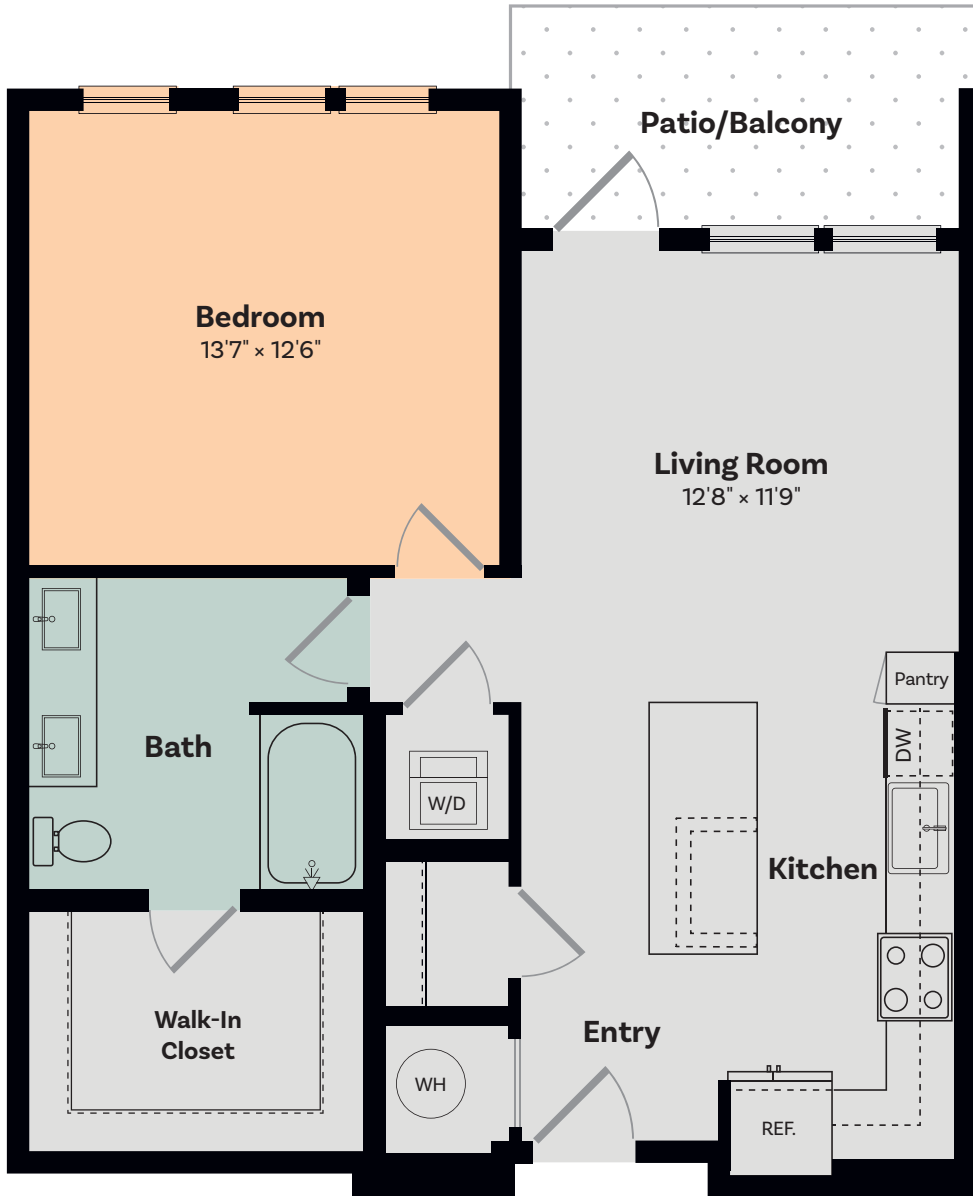

# A5

1 bedroom + den | 1 bath | 835 sq ft

**NOVEL**  
BY CRESCENT COMMUNITIES

MORRISVILLE