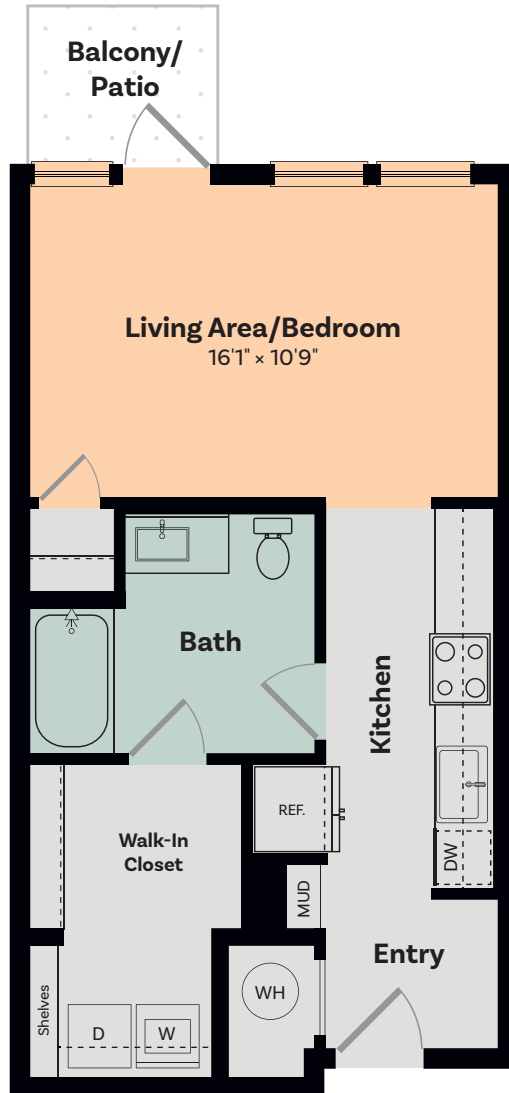

S1 A

studio | 1 bath | 531 sq ft

NOVEL
BY CRESCENT COMMUNITIES

MORRISVILLE